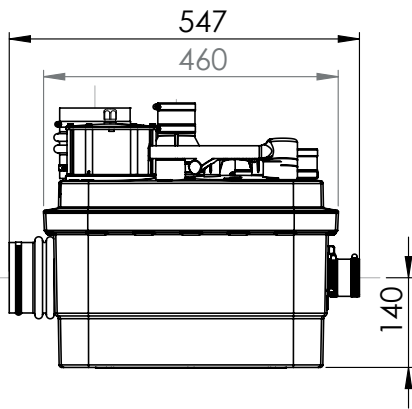

AR بي كرتلا قيرط

CE

- | | | | | | |
|---|---|---|--|---|---|
|  A x2 |  B x2 |  C x4 40/50 |  D x2 35x50 |  E x8 40x60 |  F x2 100/110 |
|  G x4 100x120 |  H x2 |  I x1 |  J x1 10x16 |  K x1 |  |

3

4

5

6

7

Ø 40/50mm Ext

12b

Ø 40/50mm Ext

25 cm min

1

2

1

2