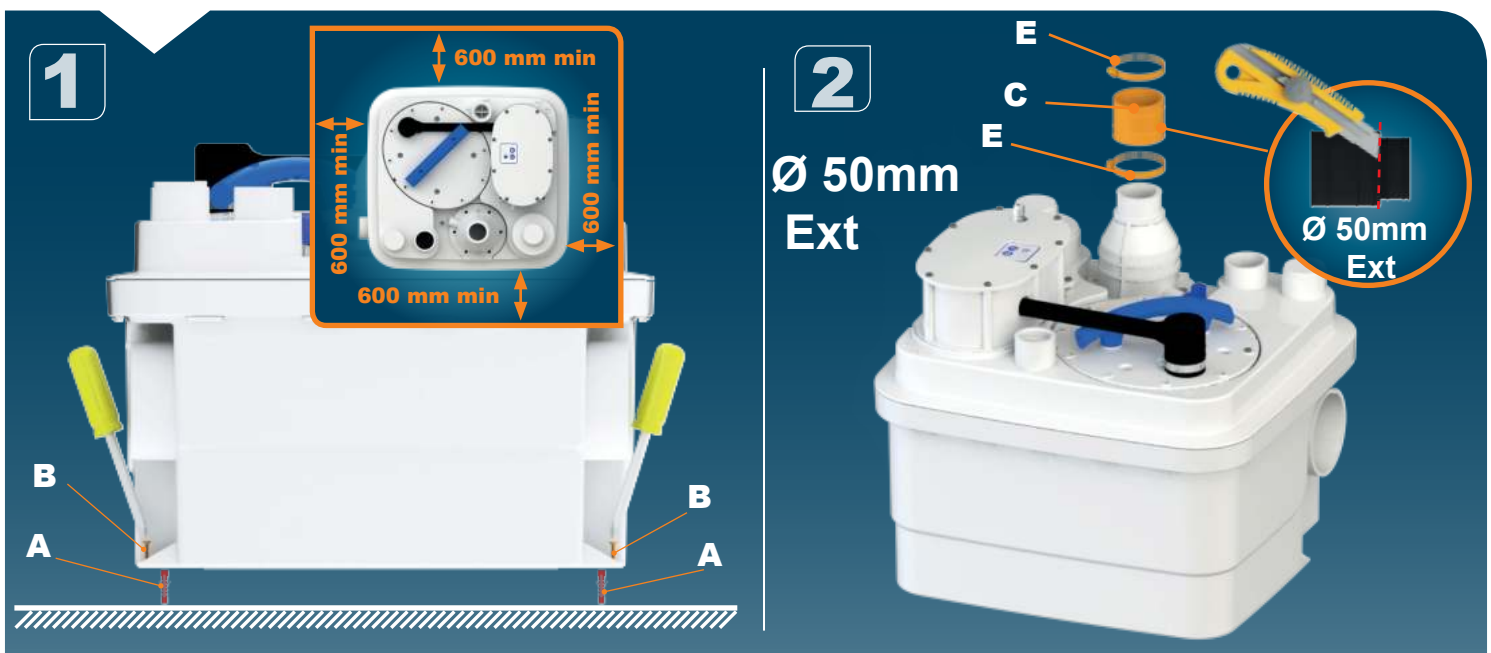

A x2	 B x2	 C x4 40/50	 D x2 35x50	 E x8 40x60	 F x2 100/110
  G x4 100x120	 H x2	 I x1	 J x1 10x16	 K x1