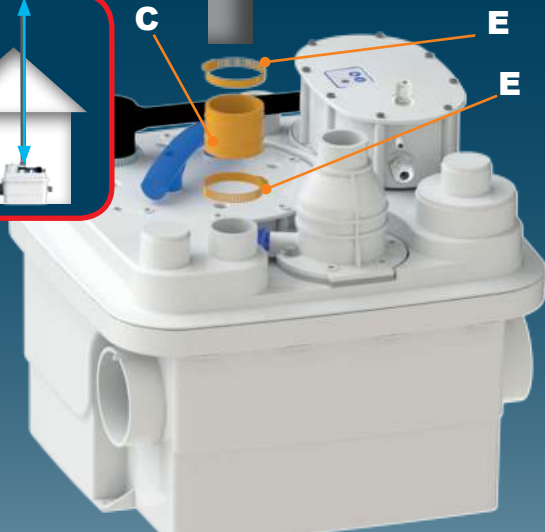

9

Ø 50mm Ext

10

11

Ø 100/110mm Ext

12a

Ø 50mm Ext

Ø 40/50mm Ext

12b

Ø 40/50mm Ext

25 cm min