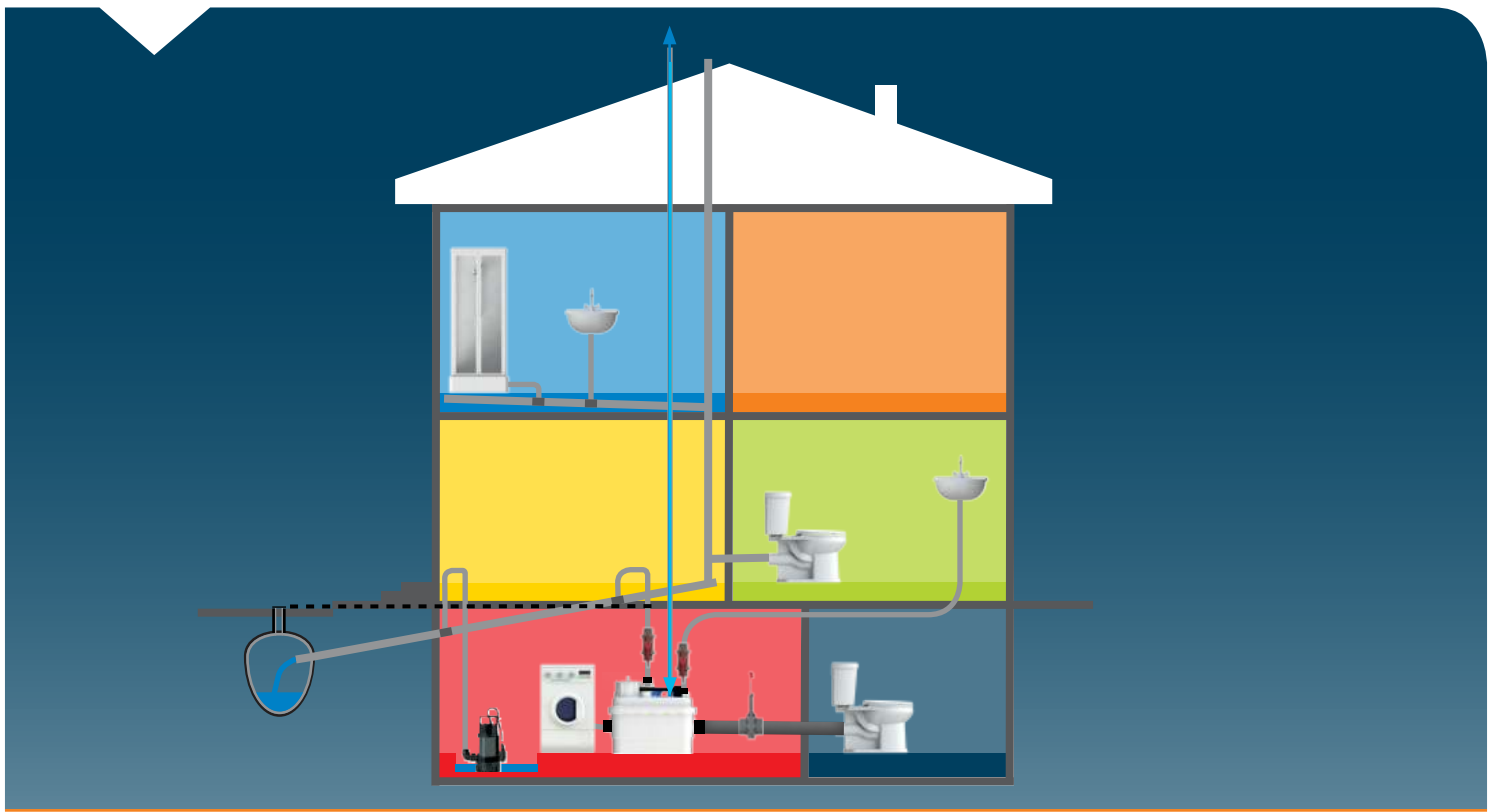

A x2	 B x2	 C x4 40/50	 D x2 35x50	 E x8 40x60	 F x2 100/110
  G x4 100x120	 H x2	 I x1	 J x1 10x16	 K x1