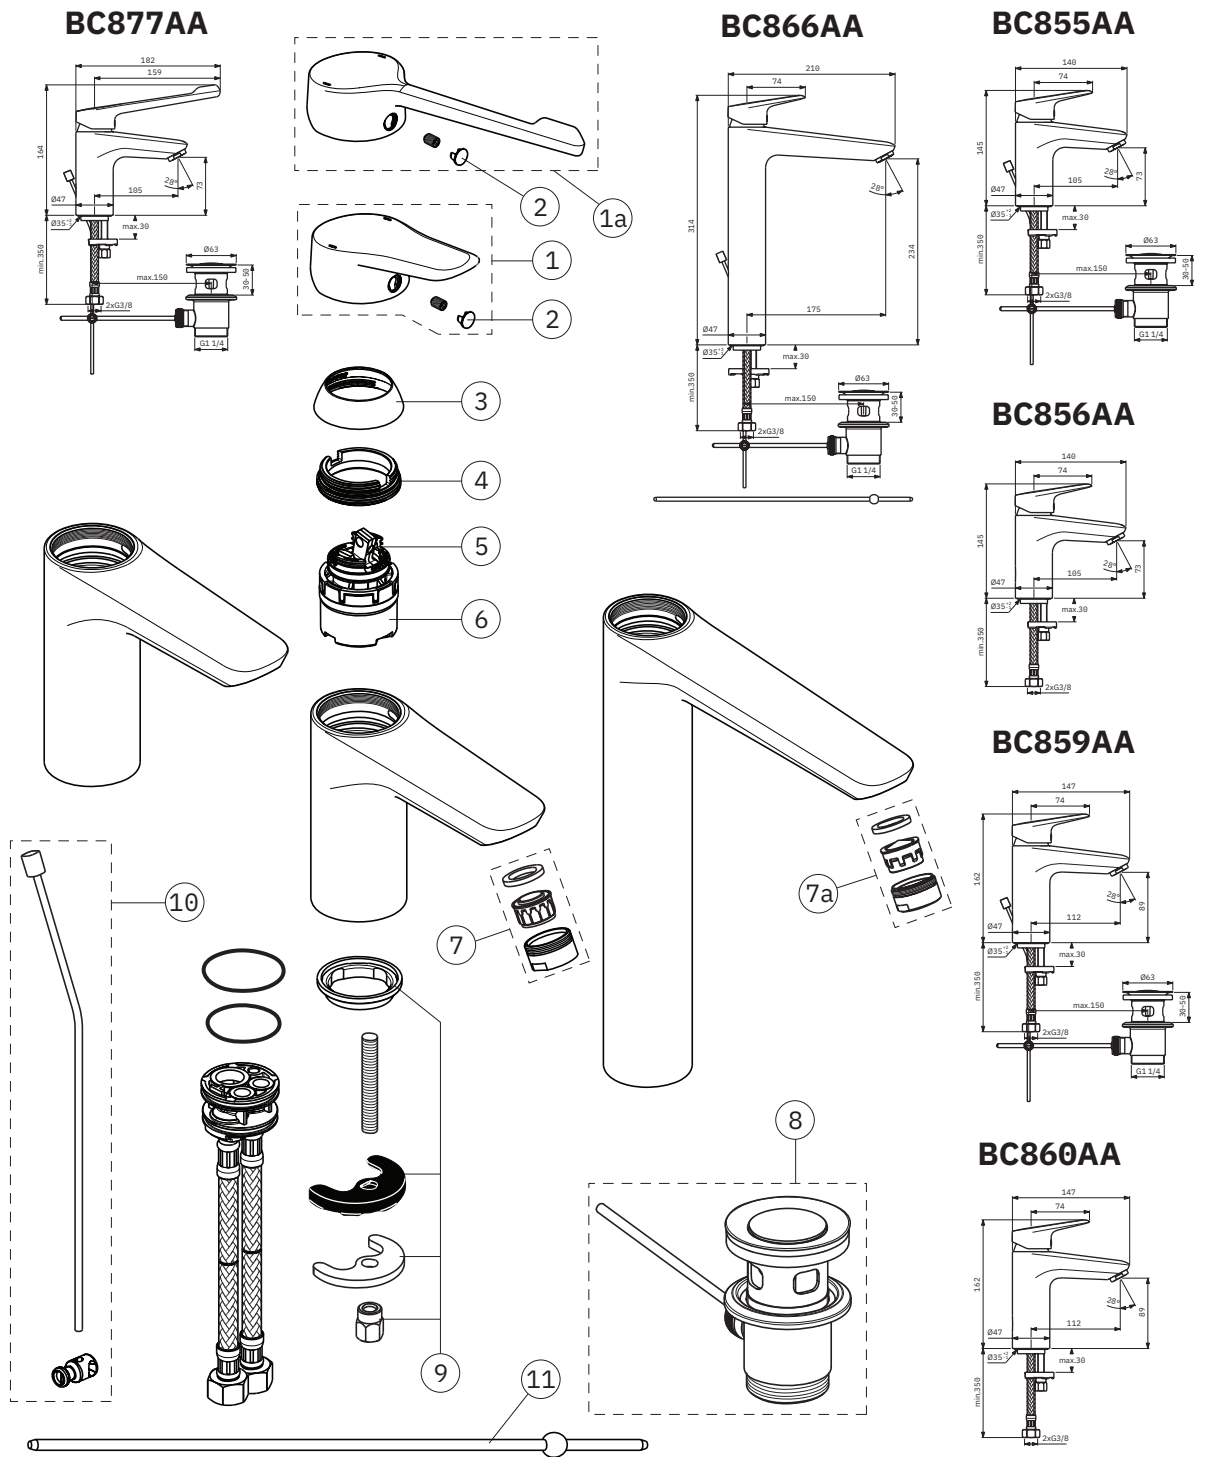

EUROPA

Pos.	Signify	Spare parts-Nr.	Quantity	Pos.	Signify	Spare parts-Nr.	Quantity
1	Lever,w/logo-compl.	B961682AA	1 Set				
1a	Lever,w/logo-compl.	B961683AA	1 Set				
2	Cap decorative	B960473AA	1 Pcs.				
3	Rosette M38x1.5	B961373AA	1 Pcs.				
4	Screw M41x1.5/M38x1.5	B961374NU	1 Pcs.				
5	Hot limit stop	A861181NU	1 Pcs.				
6	Cartridge Ø38mm	A861156NU*	1 Pcs.				
7	Aerator casc.M24x1-5l/min	B961197AA	1 Pcs.				
7a	Aerator M24x1-5l/min	F960876AA	1 Pcs.				
8	Pop-up drain ass.	A962991AA	1 Pcs.				
9	Connecting set	B960432NU	1 Pcs.				
10	Pop up waste-compl.	B961119AA	1 Pcs.				
11	Waste rod L330mm	A960200AA	1 Pcs.				

*Universal set (not all parts needed)