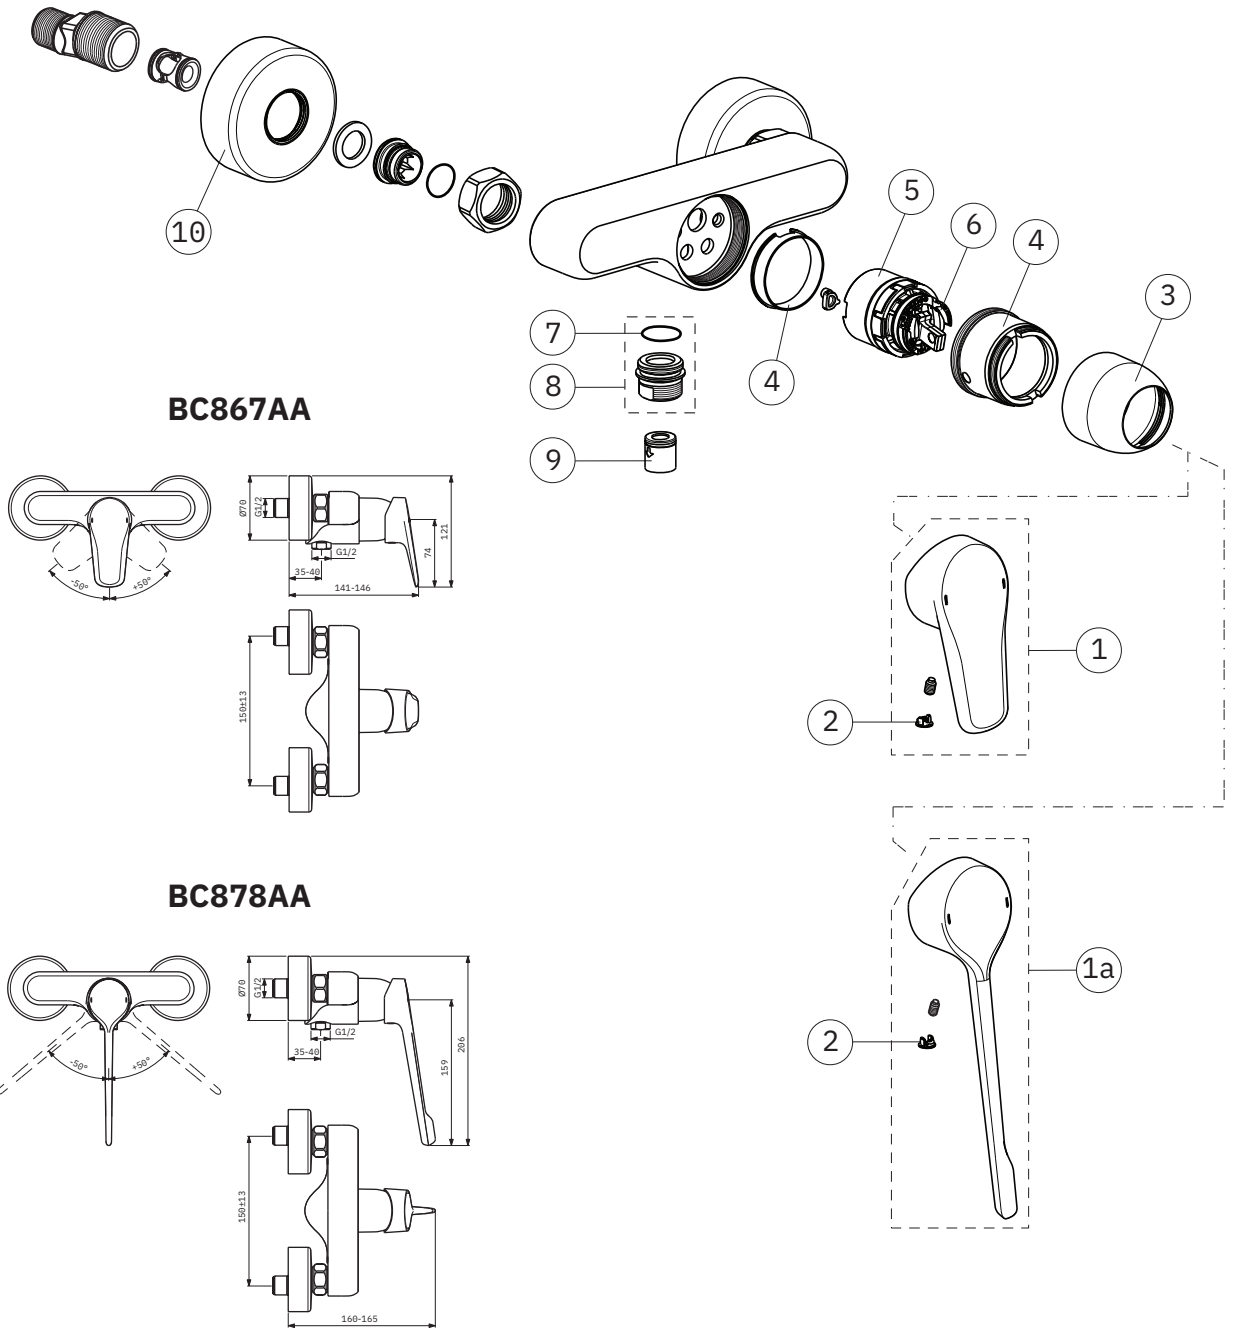

EUROPA

Pos.	Signify	Spare parts-Nr.	Quantity	Pos.	Signify	Spare parts-Nr.	Quantity
1	Lever,w/logo-compl.	B961682AA	1 Set				
1a	Lever,w/logo-compl.	B961683AA	1 Set				
2	Cap decorative	B960473AA	1 Pcs.				
3	Rosette M41x1.5	B961386AA	1 Pcs.				
4	Screw M41x1.5/M46x1.5	B961387NU	1 Pcs.				
5	Cartridge Ø38mm	A861156NU*	1 Pcs.				
6	Hot limit stop	A861181NU	1 Pcs.				
7	O-Ring Ø18.2x1.7	A961640NU	2 Pcs.				
8	Nipple M22x1-G1/2	B964675AA	1 Pcs.				
9	Non return valve	B961346NU	1 Pcs.				
10	Escutcheon	B960242AA	1 Pcs.				

*Universal set (not all parts needed)